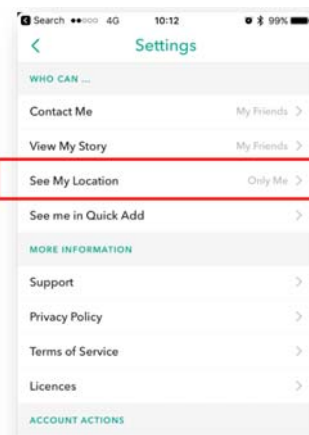

June 2017

Dear Parent/Carer

The popular app, Snapchat, has recently been updated with a new feature that raises safety concerns for the users of this app.

Snapchat's newest feature, 'Snap Map', is an attempt to get people to use their app beyond the screen and meet people face-to-face in real life.

Snap Map lets users share their current location. Once updated to this latest version of Snapchat, users will be asked if they want to share their location so other snapchatters can see their current location on a map.

There is the option to stay in 'Only me – Ghost Mode' which does not share a user's location.

We would advise parents to check if their child has the latest version installed and to make sure they are not sharing their location. It is important to talk to them about keeping themselves safe online and that the best option is not to share their location.

You can check who has permission to view the location by accessing settings with Snapchat which is on the top right of the screen. Within settings scroll down to the "who can" section and within there for "see my location" it should say "only me."

Yours sincerely